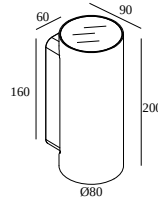

NOCTA RD80 DOWN-UP WFL 927

30116 9200 N

AVAILABLE IN

ALU GREY 30116 9200 A

BLACK 30116 9200 B

FLEMISH BRONZE OUTDOOR 30116 9200 FBRX

ANTHRACITE 30116 9200 N

WHITE 30116 9200 W

[View on website](#)

General info

LOCATION	outdoor
INSTALLATION	Wall Surface mounted
INGRESS PROTECTION	IP65
PROTECTION AGAINST MECHANICAL IMPACT	IK06
WEIGHT (KG)	1.4
ADJUSTABILITY	non adjustable
INFORMATION	INCL.4 x LENS INCL.LED POWER SUPPLY 700 mA-DC