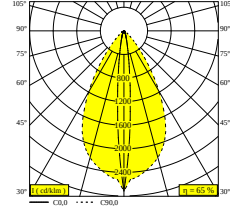

NOCTA RD80 DOWN-UP WFL 927

30116 9200 N

AVAILABLE IN

ALU GREY 30116 9200 A

BLACK 30116 9200 B

FLEMISH BRONZE OUTDOOR 30116 9200 FBRX

ANTHRACITE 30116 9200 N

WHITE 30116 9200 W

[View on website](#)

General info

LOCATION	outdoor
INSTALLATION	Wall Surface mounted
INGRESS PROTECTION	IP65
PROTECTION AGAINST MECHANICAL IMPACT	IK06
WEIGHT (KG)	1.4
ADJUSTABILITY	non adjustable
INFORMATION	INCL.4 x LENS INCL.LED POWER SUPPLY 700 mA-DC